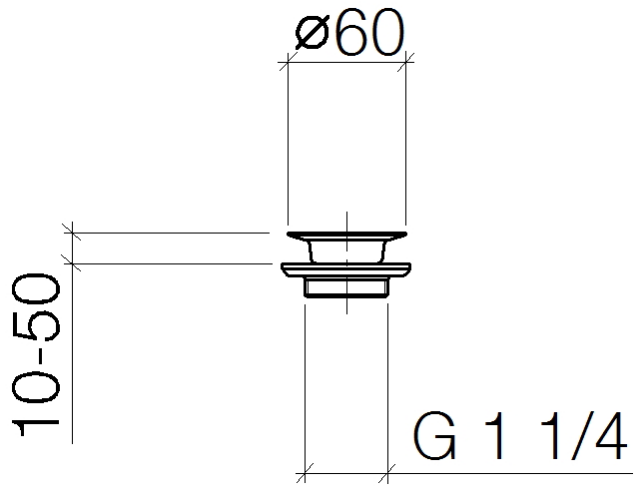

**Grated waste 1 1/4" - Chrome**

IMO

10 100 970

Fits: IMO, LULU, MADISON, MEM, TARA,  
CL.1, LISSÉ, VAIA, META, CYO

	Chrome	10 100 970-00
	Brushed Platinum	10 100 970-06
	Platinum	10 100 970-08
	Durabress (23kt Gold)	10 100 970-09
	Dark Chrome	10 100 970-19
	Light Gold	10 100 970-26
	Brushed Light Gold	10 100 970-27
	Brushed Durabress (23kt Gold)	10 100 970-28
	Brushed Bronze	10 100 970-42
	Brushed Champagne (22kt Gold)	10 100 970-46
	Champagne (22kt Gold)	10 100 970-47
	Brushed Chrome	10 100 970-93
	Brushed Dark Platinum	10 100 970-99

## Grated waste 1 1/4" - Chrome

---

IMO

10 100 970

10 100 970

10 100 970

Parts for other finishes can be found here: Brushed Platinum

### Spare parts list

No.	Item Number	Name	Quantity used	Delivery time
1	09 30 30 115-00	screw	1	60
2	09 11 01 005-00	strainer	1	10
3	09 14 03 005 90	seal	1	60
4	09 11 01 007-07	pop-up waste	1	60