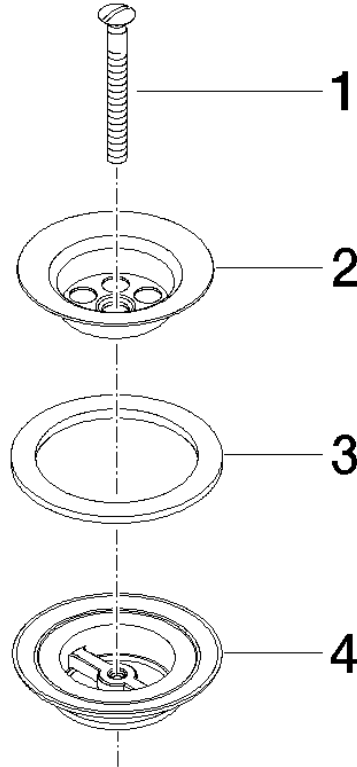

**Grated waste 1 1/4" - Chrome**

IMO

10 100 970

Fits: IMO, LULU, MADISON, MEM, TARA,  
CL.1, LISSÉ, VAIA, META, CYO

	Chrome	10 100 970-00
	Brushed Platinum	10 100 970-06
	Platinum	10 100 970-08
	Durabress (23kt Gold)	10 100 970-09
	Dark Chrome	10 100 970-19
	Light Gold	10 100 970-26
	Brushed Light Gold	10 100 970-27
	Brushed Durabress (23kt Gold)	10 100 970-28
	Brushed Bronze	10 100 970-42
	Brushed Champagne (22kt Gold)	10 100 970-46
	Champagne (22kt Gold)	10 100 970-47
	Brushed Chrome	10 100 970-93
	Brushed Dark Platinum	10 100 970-99

## Grated waste 1 1/4" - Chrome

---

IMO

10 100 970

10 100 970

10 100 970

Parts for other finishes can be found here: Brushed Platinum

### Spare parts list

No.	Item Number	Name	Quantity used	Delivery time
1	09 30 30 115-00	screw	1	60
2	09 11 01 005-00	strainer	1	10
3	09 14 03 005 90	seal	1	60
4	09 11 01 007-07	pop-up waste	1	60